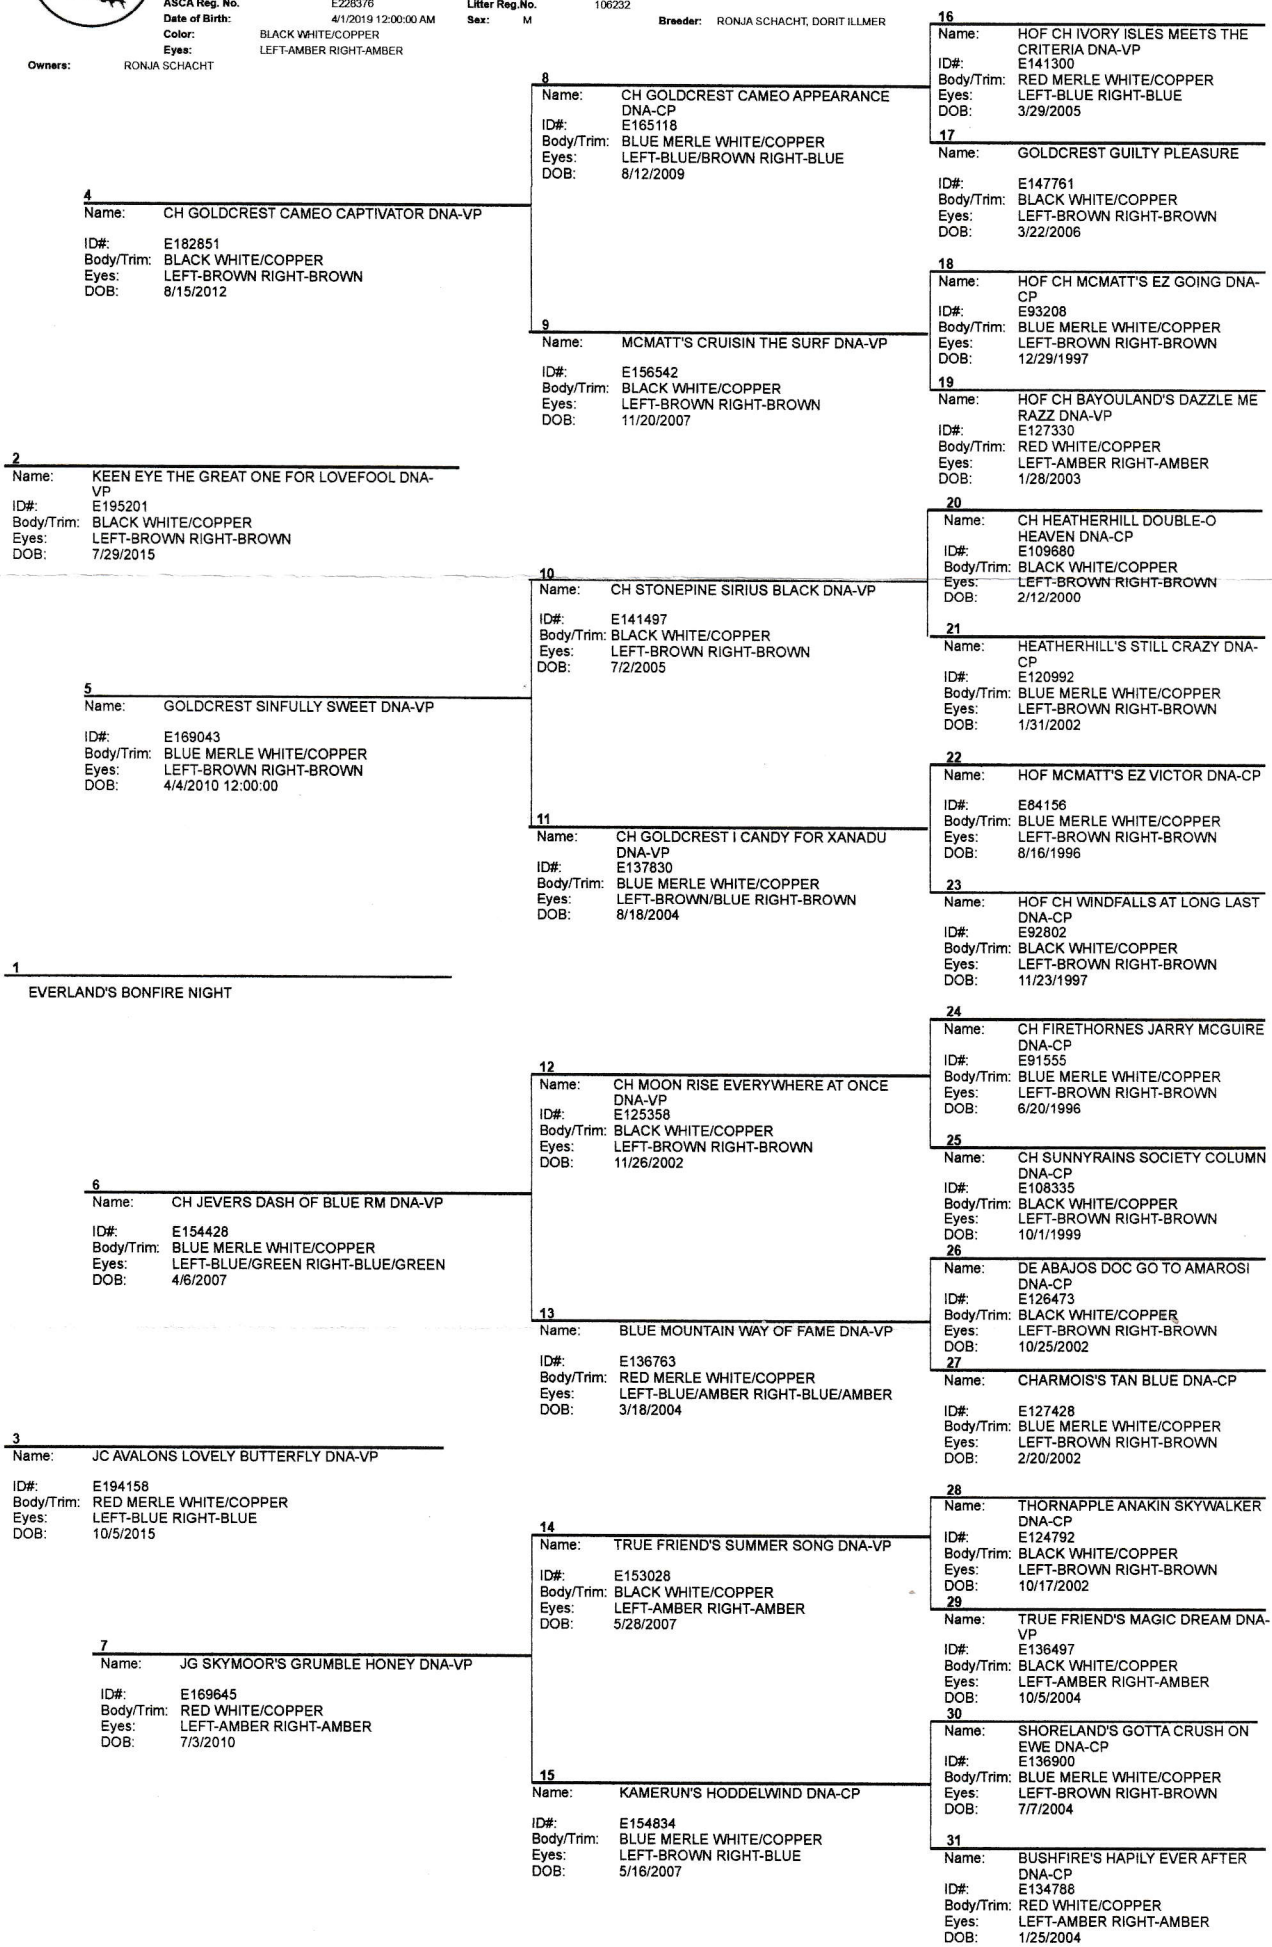

AUSTRALIAN SHEPHERD CLUB OF AMERICA, INC.®

CERTIFICATE OF PEDIGREE

Registered Name: EVERLAND'S BONFIRE NIGHT
ASCA Reg. No. E226376
Date of Birth: 4/1/2019 12:00:00 AM
Color: BLACK WHITE/COPPER
Eyes: LEFT-AMBER RIGHT-AMBER
Litter Reg. No. 106232
Sex: M
Breeder: RONJA SCHACHT, DORIT ILLMER

Owners: RONJA SCHACHT

4
Name: CH GOLDCREST CAMEO CAPTIVATOR DNA-VP
ID#: E182851
Body/Trim: BLACK WHITE/COPPER
Eyes: LEFT-BROWN RIGHT-BROWN
DOB: 8/15/2012

8
Name: CH GOLDCREST CAMEO APPEARANCE
ID#: E165118
Body/Trim: BLUE MERLE WHITE/COPPER
Eyes: LEFT-BLUE/BROWN RIGHT-BLUE
DOB: 8/12/2009

16
Name: HOF CH IVORY ISLES MEETS THE CRITERIA DNA-VP
ID#: E141300
Body/Trim: RED MERLE WHITE/COPPER
Eyes: LEFT-BLUE RIGHT-BLUE
DOB: 3/29/2005

17
Name: GOLDCREST GUILTY PLEASURE
ID#: E147761
Body/Trim: BLACK WHITE/COPPER
Eyes: LEFT-BROWN RIGHT-BROWN
DOB: 3/22/2006

18
Name: HOF CH MCMATT'S EZ GOING DNA-CP
ID#: E93208
Body/Trim: BLUE MERLE WHITE/COPPER
Eyes: LEFT-BROWN RIGHT-BROWN
DOB: 12/29/1997

19
Name: HOF CH BAYOULAND'S DAZZLE ME RAZZ DNA-VP
ID#: E127330
Body/Trim: RED WHITE/COPPER
Eyes: LEFT-AMBER RIGHT-AMBER
DOB: 1/28/2003

20
Name: CH HEATHERHILL DOUBLE-O HEAVEN DNA-CP
ID#: E109680
Body/Trim: BLACK WHITE/COPPER
Eyes: LEFT-BROWN RIGHT-BROWN
DOB: 2/12/2000

21
Name: HEATHERHILL'S STILL CRAZY DNA-CP
ID#: E120992
Body/Trim: BLUE MERLE WHITE/COPPER
Eyes: LEFT-BROWN RIGHT-BROWN
DOB: 1/31/2002

22
Name: HOF MCMATT'S EZ VICTOR DNA-CP
ID#: E84156
Body/Trim: BLUE MERLE WHITE/COPPER
Eyes: LEFT-BROWN RIGHT-BROWN
DOB: 8/16/1996

23
Name: HOF CH WINDFALLS AT LONG LAST DNA-CP
ID#: E92802
Body/Trim: BLACK WHITE/COPPER
Eyes: LEFT-BROWN RIGHT-BROWN
DOB: 11/23/1997

24
Name: CH FIRETHORNES JARRY MCGUIRE DNA-CP
ID#: E91555
Body/Trim: BLUE MERLE WHITE/COPPER
Eyes: LEFT-BROWN RIGHT-BROWN
DOB: 6/20/1996

25
Name: CH SUNNYRAINS SOCIETY COLUMN DNA-CP
ID#: E108335
Body/Trim: BLACK WHITE/COPPER
Eyes: LEFT-BROWN RIGHT-BROWN
DOB: 10/1/1999

26
Name: DE ABAJOS DOC GO TO AMAROSI DNA-CP
ID#: E126473
Body/Trim: BLACK WHITE/COPPER
Eyes: LEFT-BROWN RIGHT-BROWN
DOB: 10/25/2002

27
Name: CHARMOIS'S TAN BLUE DNA-CP
ID#: E127428
Body/Trim: BLUE MERLE WHITE/COPPER
Eyes: LEFT-BROWN RIGHT-BROWN
DOB: 2/20/2002

28
Name: THORNAPPLE ANAKIN SKYWALKER DNA-CP
ID#: E124792
Body/Trim: BLACK WHITE/COPPER
Eyes: LEFT-BROWN RIGHT-BROWN
DOB: 10/17/2002

29
Name: TRUE FRIEND'S MAGIC DREAM DNA-VP
ID#: E136497
Body/Trim: BLACK WHITE/COPPER
Eyes: LEFT-AMBER RIGHT-AMBER
DOB: 10/5/2004

30
Name: SHORELAND'S GOTTA CRUSH ON EWE DNA-CP
ID#: E136900
Body/Trim: BLUE MERLE WHITE/COPPER
Eyes: LEFT-BROWN RIGHT-BROWN
DOB: 7/7/2004

31
Name: BUSHFIRE'S HAPLY EVER AFTER DNA-CP
ID#: E134788
Body/Trim: RED WHITE/COPPER
Eyes: LEFT-AMBER RIGHT-AMBER
DOB: 1/25/2004

2
Name: KEEN EYE THE GREAT ONE FOR LOVEFOOL DNA-VP
ID#: E195201
Body/Trim: BLACK WHITE/COPPER
Eyes: LEFT-BROWN RIGHT-BROWN
DOB: 7/29/2015

9
Name: MCMATT'S CRUISIN THE SURF DNA-VP
ID#: E156542
Body/Trim: BLACK WHITE/COPPER
Eyes: LEFT-BROWN RIGHT-BROWN
DOB: 11/20/2007

10
Name: CH STONEPINE SIRIUS BLACK DNA-VP
ID#: E141497
Body/Trim: BLACK WHITE/COPPER
Eyes: LEFT-BROWN RIGHT-BROWN
DOB: 7/2/2005